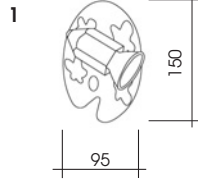

2 - **87354**
2 x 50 W
GU 10
L 370 mm

3 - **87355**
3 x 50 W
GU 10
L 560 mm

4 - **87356**
4 x 50 W
GU 10
L 645 mm

GU10

Bulbs included.

JOLLY

JUNIOR 1 + JEFF

EGLO

JUNIOR 1 + JEFF

JUNIOR 1

zebra

1 - **87283**
1 x 60 W
E 27
Ø 245 mm
GL1334

football

2 - **87284**
1 x 60 W
E 27
Ø 245 mm
GL1335

JEFF

kite