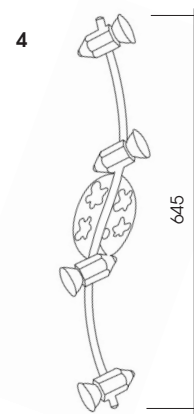

TAYA

EGLO

TAYA

red with bee

1 - **88397**
1 x 50 W
GU 10
L 145 mm
H 123 mm

nickel frosted/coloured

2 - **88398**
2 x 50 W
GU 10
L 370 mm
B 100 mm
A138 mm

3 - **88399**
4 x 50 W
GU 10
L 645 mm
B 100 mm
A138 mm

GU10

Bulbs included.

TAYA

JOLLY

EGLO

JOLLY

coloured

1 - **87353**
with switch
1 x 50 W
GU 10
L 150 mm
B 95 mm

2 - **87354**
2 x 50 W
GU 10
L 370 mm

3 - **87355**
3 x 50 W
GU 10
L 560 mm

4 - **87356**
4 x 50 W
GU 10
L 645 mm

GU10

Bulbs included.

JOLLY

JUNIOR 1 + JEFF

EGLO

JUNIOR 1 + JEFF

JUNIOR 1

zebra

1 - **87283**
1 x 60 W
E 27
Ø 245 mm
GL1334

football

2 - **87284**
1 x 60 W
E 27
Ø 245 mm
GL1335

JEFF

kite