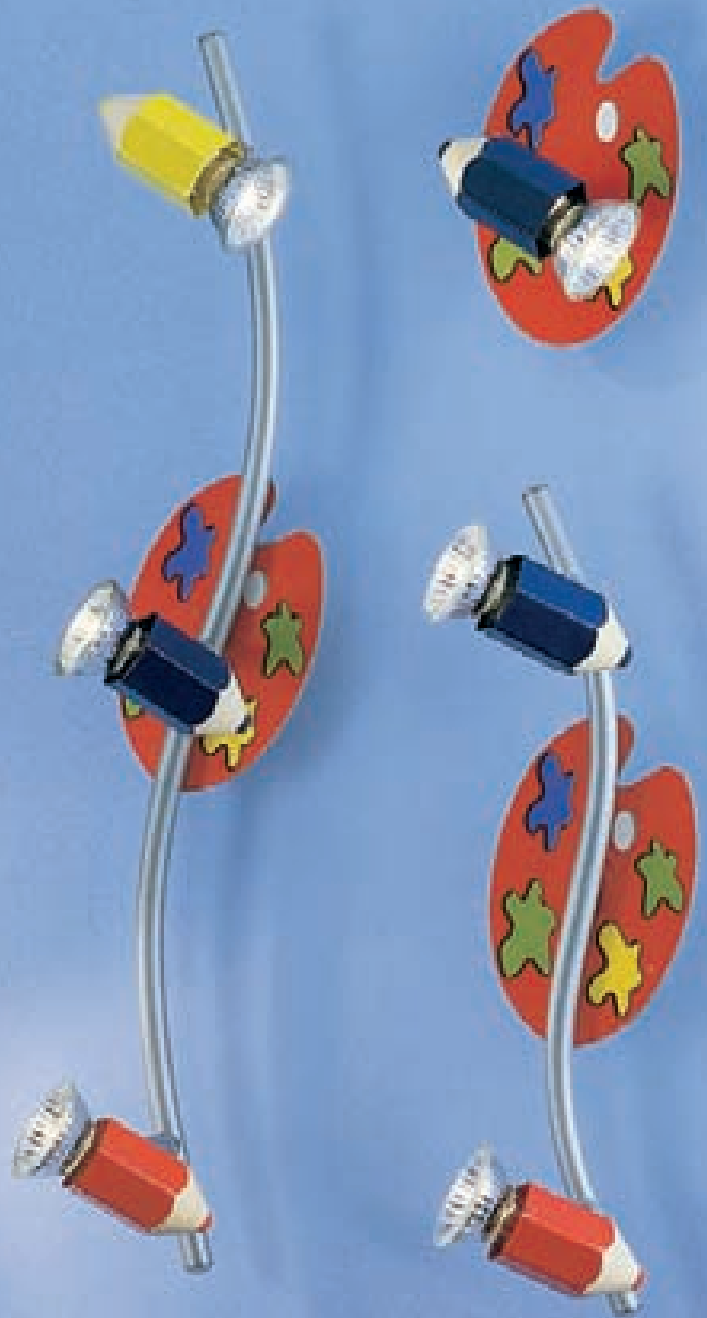

CHILDRENS RANGE

A bright sun or light source is positioned behind a globe, creating a lens flare effect with rays of light extending across the scene. The background is a solid teal color.

LIGHTING BY EGLO

TAYA

EGLO

TAYA

red with bee

1 - **88397**
1 x 50 W
GU 10
L 145 mm
H 123 mm

nickel frosted/coloured

2 - **88398**
2 x 50 W
GU 10
L 370 mm
B 100 mm
A138 mm

3 - **88399**
4 x 50 W
GU 10
L 645 mm
B 100 mm
A138 mm

GU10

Bulbs included.

TAYA

JOLLY

EGLO

JOLLY

coloured

1 - **87353**
with switch
1 x 50 W
GU 10
L 150 mm
B 95 mm

2 - **87354**
2 x 50 W
GU 10
L 370 mm

3 - **87355**
3 x 50 W
GU 10
L 560 mm

4 - **87356**
4 x 50 W
GU 10
L 645 mm

GU10

Bulbs included.

JOLLY

JUNIOR 1 + JEFF

EGLO