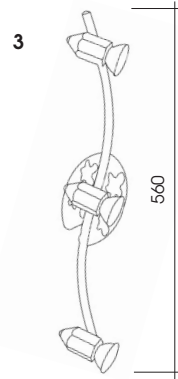

TAYA

EGLO

TAYA

red with bee

1 - **88397**
1 x 50 W
GU 10
L 145 mm
H 123 mm

nickel frosted/coloured

2 - **88398**
2 x 50 W
GU 10
L 370 mm
B 100 mm
A138 mm

3 - **88399**
4 x 50 W
GU 10
L 645 mm
B 100 mm
A138 mm

GU10

Bulbs included.

TAYA

JOLLY

EGLO

JOLLY

coloured

1 - **87353**
with switch
1 x 50 W
GU 10
L 150 mm
B 95 mm

2 - **87354**
2 x 50 W
GU 10
L 370 mm

3 - **87355**
3 x 50 W
GU 10
L 560 mm

4 - **87356**
4 x 50 W
GU 10
L 645 mm

GU10

Bulbs included.

JOLLY

JUNIOR 1 + JEFF

EGLO

JUNIOR 1 + JEFF

JUNIOR 1

zebra

1 - **87283**
1 x 60 W
E 27
Ø 245 mm
GL1334

football

2 - **87284**
1 x 60 W
E 27
Ø 245 mm
GL1335

JEFF

kite