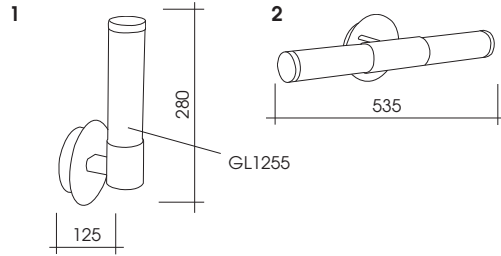

EGLO

PALMERA + PALERMO

PALMERA

chrome/opal

1 - **87218**
not shown
1 x 40 W
E 14
B 125 mm
H 280 mm
GL1255

2 - **87219**
2 x 40 W
E 14
L 535 mm
A 110 mm
GL1626