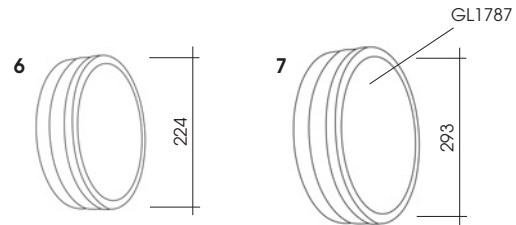

## PALERMO

chrome

GR8

Bulbs included.

6 - **88196**  
1 x 16 W  
GR 8  
Ø 224 mm  
A 60 mm  
GL1786

7 - **88197**  
1 x 28 W  
GR 8  
Ø 293 mm  
A 77 mm  
GL1787

IP44

3,4,5,6,7