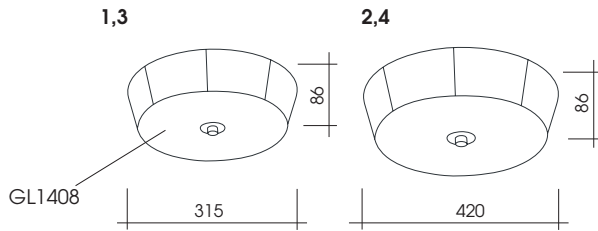

EGLO

RICARDA

black

1 - **88442**
1 x 22 W
T5
Ø 315 mm
A 86 mm
GL1408

2 - **88443**
1 x 40 W
T5
Ø 420 mm
A 86 mm
GL1649

white

3 - **88445**
1 x 22 W
T5
Ø 315 mm
A 86 mm
GL1408

4 - **88446**
1 x 40 W
T5
Ø 420 mm
A 86 mm
GL1649

T5

Bulbs included.

RICARDA